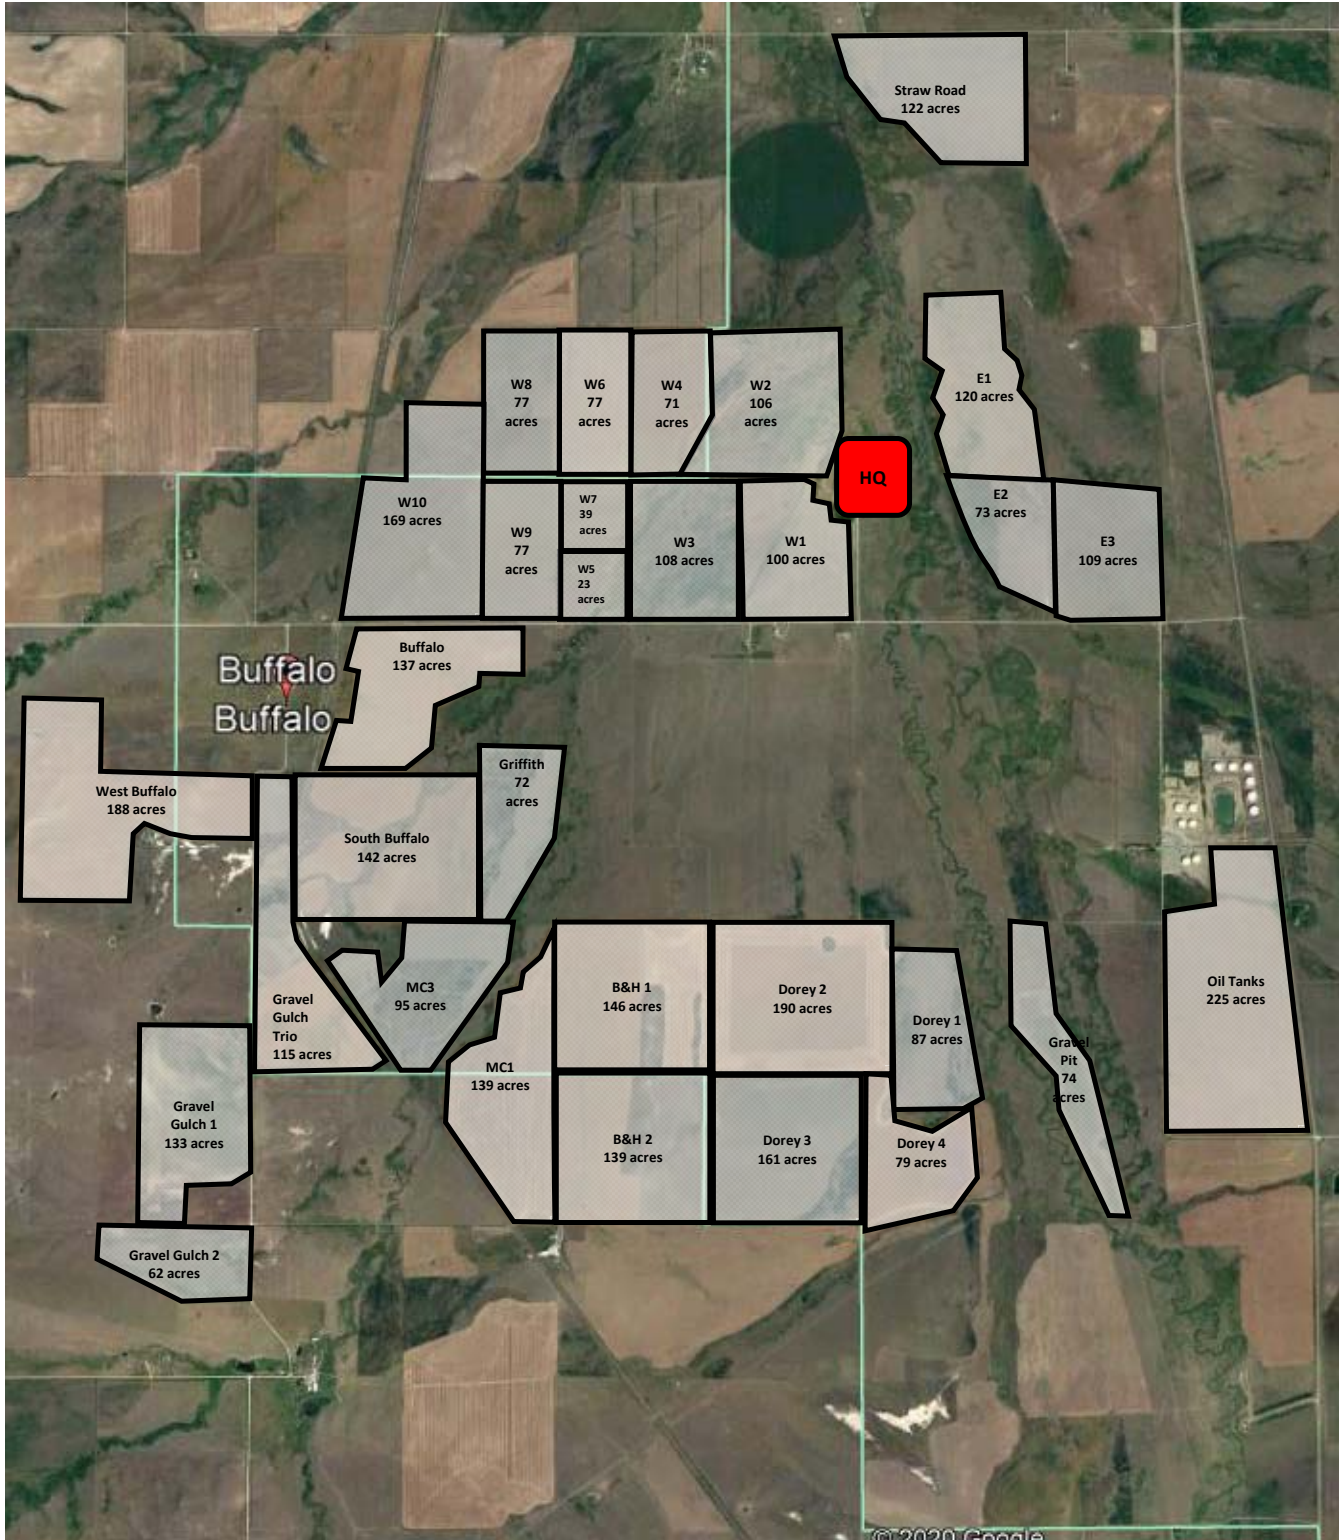

# Buffalo Canyon Feeders LLC NMP Field Map 2020

Total Acres in Nutrient Management Plan = 3,446